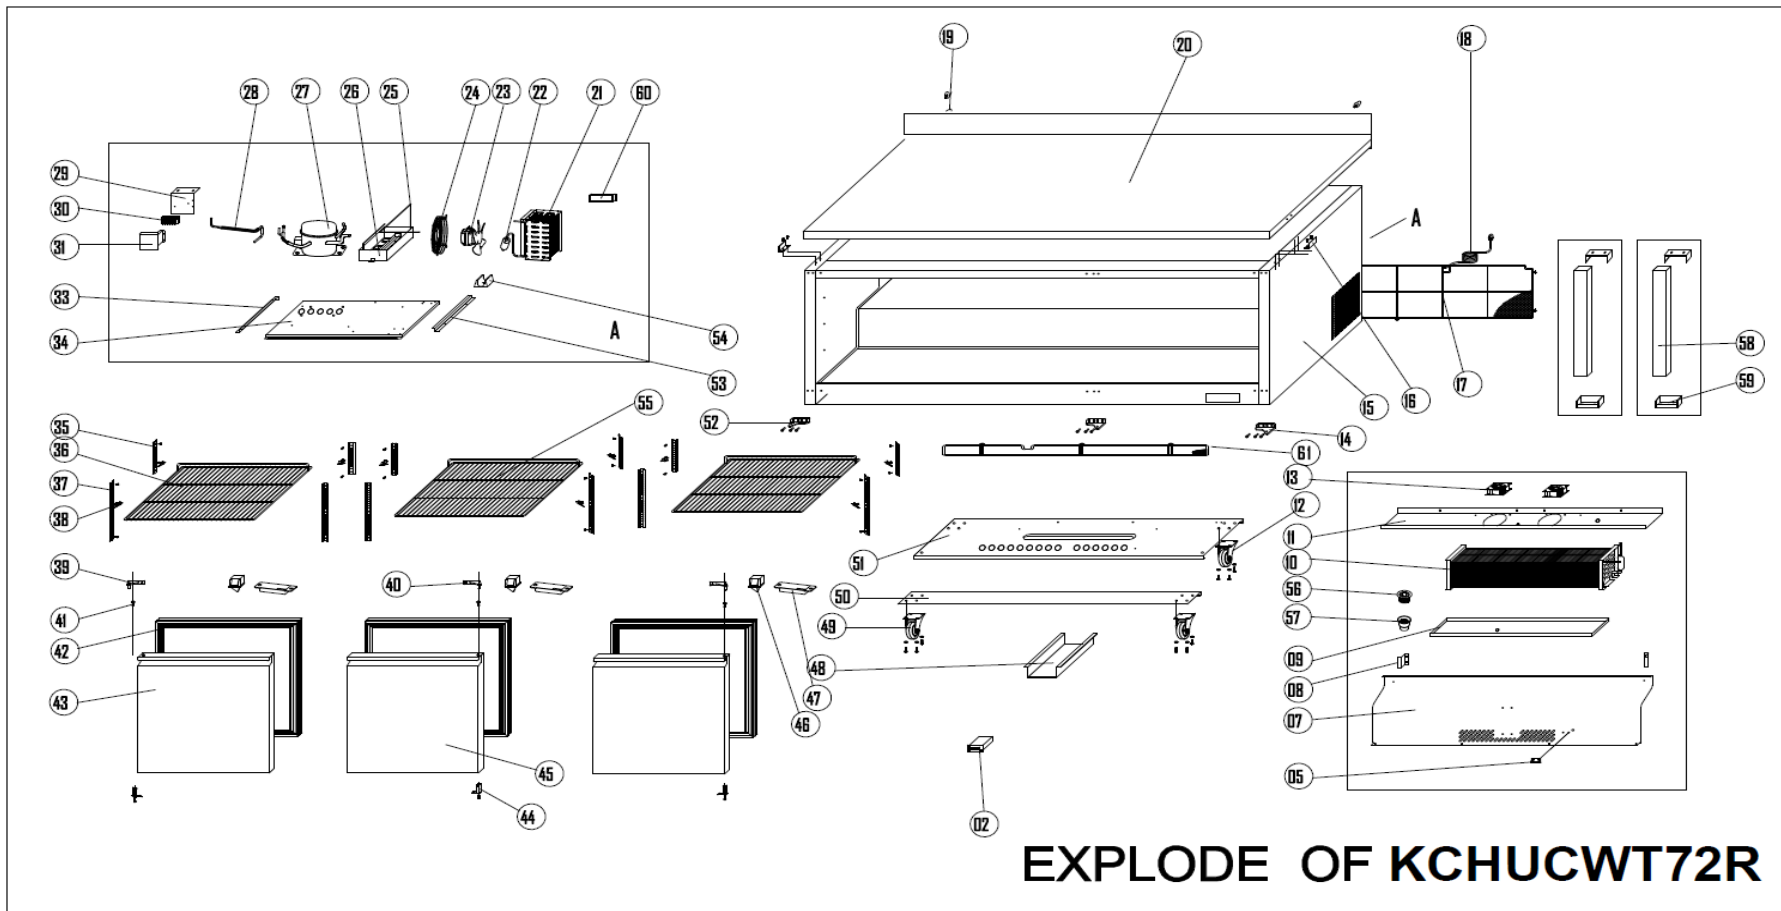

48	CABLE COVER	ALL	1PC	0USK07	KCHUCWT72R	738302
49	BRAKE WHEEL	ALL	2PCS	0USF03	KCHUCWT72R	738302
49a	Castor Mounting Bolt (4-PACK)	ALL	4PC	0USC2U	KCHUCWT72R	738302
49b	Castor Mounting Locking Washer (4-PACK)	ALL	4PC	0USC4A	KCHUCWT72R	738302
49c	Castor Mounting Flat Washer (4-PACK)	ALL	4PC	0USC2X	KCHUCWT72R	738302
50	FRONT SUPPORT OF UNIT BOARD	ALL	1PC	0USJ63	KCHUCWT72R	738302
51	BACK SUPPORT OF UNIT BOARD	ALL	1PC	0USJ64	KCHUCWT72R	738302
52	Lower Door Hinge/Left	ALL	1PC	0USF80	KCHUCWT72R	738302
53	GUIDE OF UNIT BOARD/RIGHT	ALL	1PC	0USK49	KCHUCWT72R	738302
54	DRIER SUPPORT	ALL	1PC	0USI78	KCHUCWT72R	738302
55	Middle Shelf	ALL	1PC	0USC0Q	KCHUCWT72R	738302
56	Drain Pipe(B Ext)	ALL	1PC	096263	KCHUCWT72R	738302
57	Drain Pipe(A Int)	ALL	1PC	0USG04	KCHUCWT72R	738302
57a	DRAIN PIPE	ALL	1PC	0USM54	KCHUCWT72R	738302
57b	DRAIN FIXER	ALL	1PC	0USN75	KCHUCWT72R	738302
58	Middle Girder	ALL	2PCS	0USH56	KCHUCWT72R	738302
59	Middle Girder Fixer	ALL	4PCS	0USH59	KCHUCWT72R	738302
60	Transformer	ALL	1PC	096252	KCHUCWT72R	738302
61	Unit Room Cover - Bottom	<9052161		N/A	KCHUCWT72R	738302
		≥9052161	1PC	0USFAI	KCHUCWT72R	738302

EXPLODE OF KCHUCWT72R